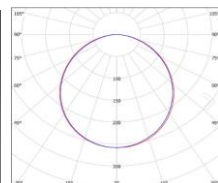

Composição

Corpo:	Chapa de aço fosfatizada com pintura eletrostática a pó
Fixação:	Embutir
Conjunto Óptico:	Vidro Temperado Transparente ou Jateado

Dimensões

Código:	30015 (Forro de 50mm)	30016 (Forro de 100mm)	30017 (Forro de 150mm)	30018 (Forro de 50mm)	30019 (Forro de 100mm)	30020 (Forro de 150mm)				
Altura	102mm	152mm	202mm	102mm	152mm	202mm				
Largura:	320mm	320mm	320mm	320mm	320mm	320mm				
Comp.:	727mm	727mm	727mm	1327mm	1327mm	1327mm				
Nicho:	286x686mm	286x686mm	286x686mm	286x1286mm	286x1286mm	286x1286mm				

Elétrica e Óptica

Tecnologia:	TUBLED 9W	TUBLED 9W	TUBLED 9W	TUBLED 18W	TUBLED 18W	TUBLED 18W				
Potência:	4x T8 9W	4x T8 9W	4x T8 9W	4x T8 18W	4x T8 18W	4x T8 18W				
Fluxo:	Conforme Lâmpada	Conforme Lâmpada	Conforme Lâmpada	Conforme Lâmpada	Conforme Lâmpada	Conforme Lâmpada				
Temp. Cor	Conforme Lâmpada	Conforme Lâmpada	Conforme Lâmpada	Conforme Lâmpada	Conforme Lâmpada	Conforme Lâmpada				
IRC:	Conforme Lâmpada	Conforme Lâmpada	Conforme Lâmpada	Conforme Lâmpada	Conforme Lâmpada	Conforme Lâmpada				
Ângulo:	120°	120°	120°	120°	120°	120°				
Refletor:	Alumínio Brilhante	Alumínio Brilhante	Alumínio Brilhante	Alumínio Brilhante	Alumínio Brilhante	Alumínio Brilhante				
Aletas	N/A	N/A	N/A	N/A	N/A	N/A				
Difusor:	Acrílico Translúcido	Acrílico Translúcido	Acrílico Translúcido	Acrílico Translúcido	Acrílico Translúcido	Acrílico Translúcido				
Voltagem:	Conforme Lâmpada	Conforme Lâmpada	Conforme Lâmpada	Conforme Lâmpada	Conforme Lâmpada	Conforme Lâmpada				
Proteção:	-	-	-	-	-	-